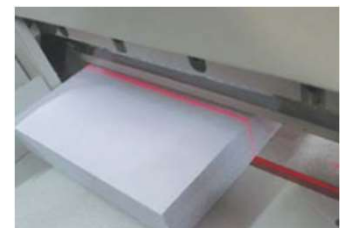

intimus 4880 EPS / intimus 6680 EPS

Professional free standing electric guillotine with optional side tables for a more efficient work flow. The guillotine is able to cut easily paper stacks of up to 800 sheets. Suitable for high-volume use in copy shops, digital printing houses or book binderies.

intimus 6680 EPS

intimus 4680 EPS with side tables

Convenient and precise operation

The touch pad allows to control the electrical backgauge or to select easily preprogrammed settings for the most common formats (A3, A4, A5, A6). Up to 99 individual programs with 10 steps in each program can be stored on the memory. Knife fine depth adjustments can either be done via the touch pad or manually from the outside.

The LED optical cutting line guarantees easy alignment of cutting marks for precise cuts. The electronic hand wheel facilitates manual backgauge positioning, accurate to the millimeter at variable speed.

Push out function (=)
The machine will push the cut parts out after every cycle for easy recovery of the documents.

intimus 4880 EPS / intimus 6680 EPS

Technical specification overview

Article No.	INT-GU-4880EPS	INT-GU-6680EPS
Cutting depth	450 mm	610 mm
Cutting width	480 mm	660 mm
Cutting height	80 mm	80 mm
Narrow cut	25 mm	35 mm
Cutting capacity	800 sheets	800 sheets
Optical cutting line	Yes	Yes
Noise level	75 db(A)	75 db(A)
Weight	240 kg	331 kg
Dimensions (W x D x H)	780 x 860 x 1260 mm	1020 x 1250 x 1250 mm
Power consumption	3000 W	3000 W
Power supply	220V-240 / 50 Hz	220-240V / 50 Hz